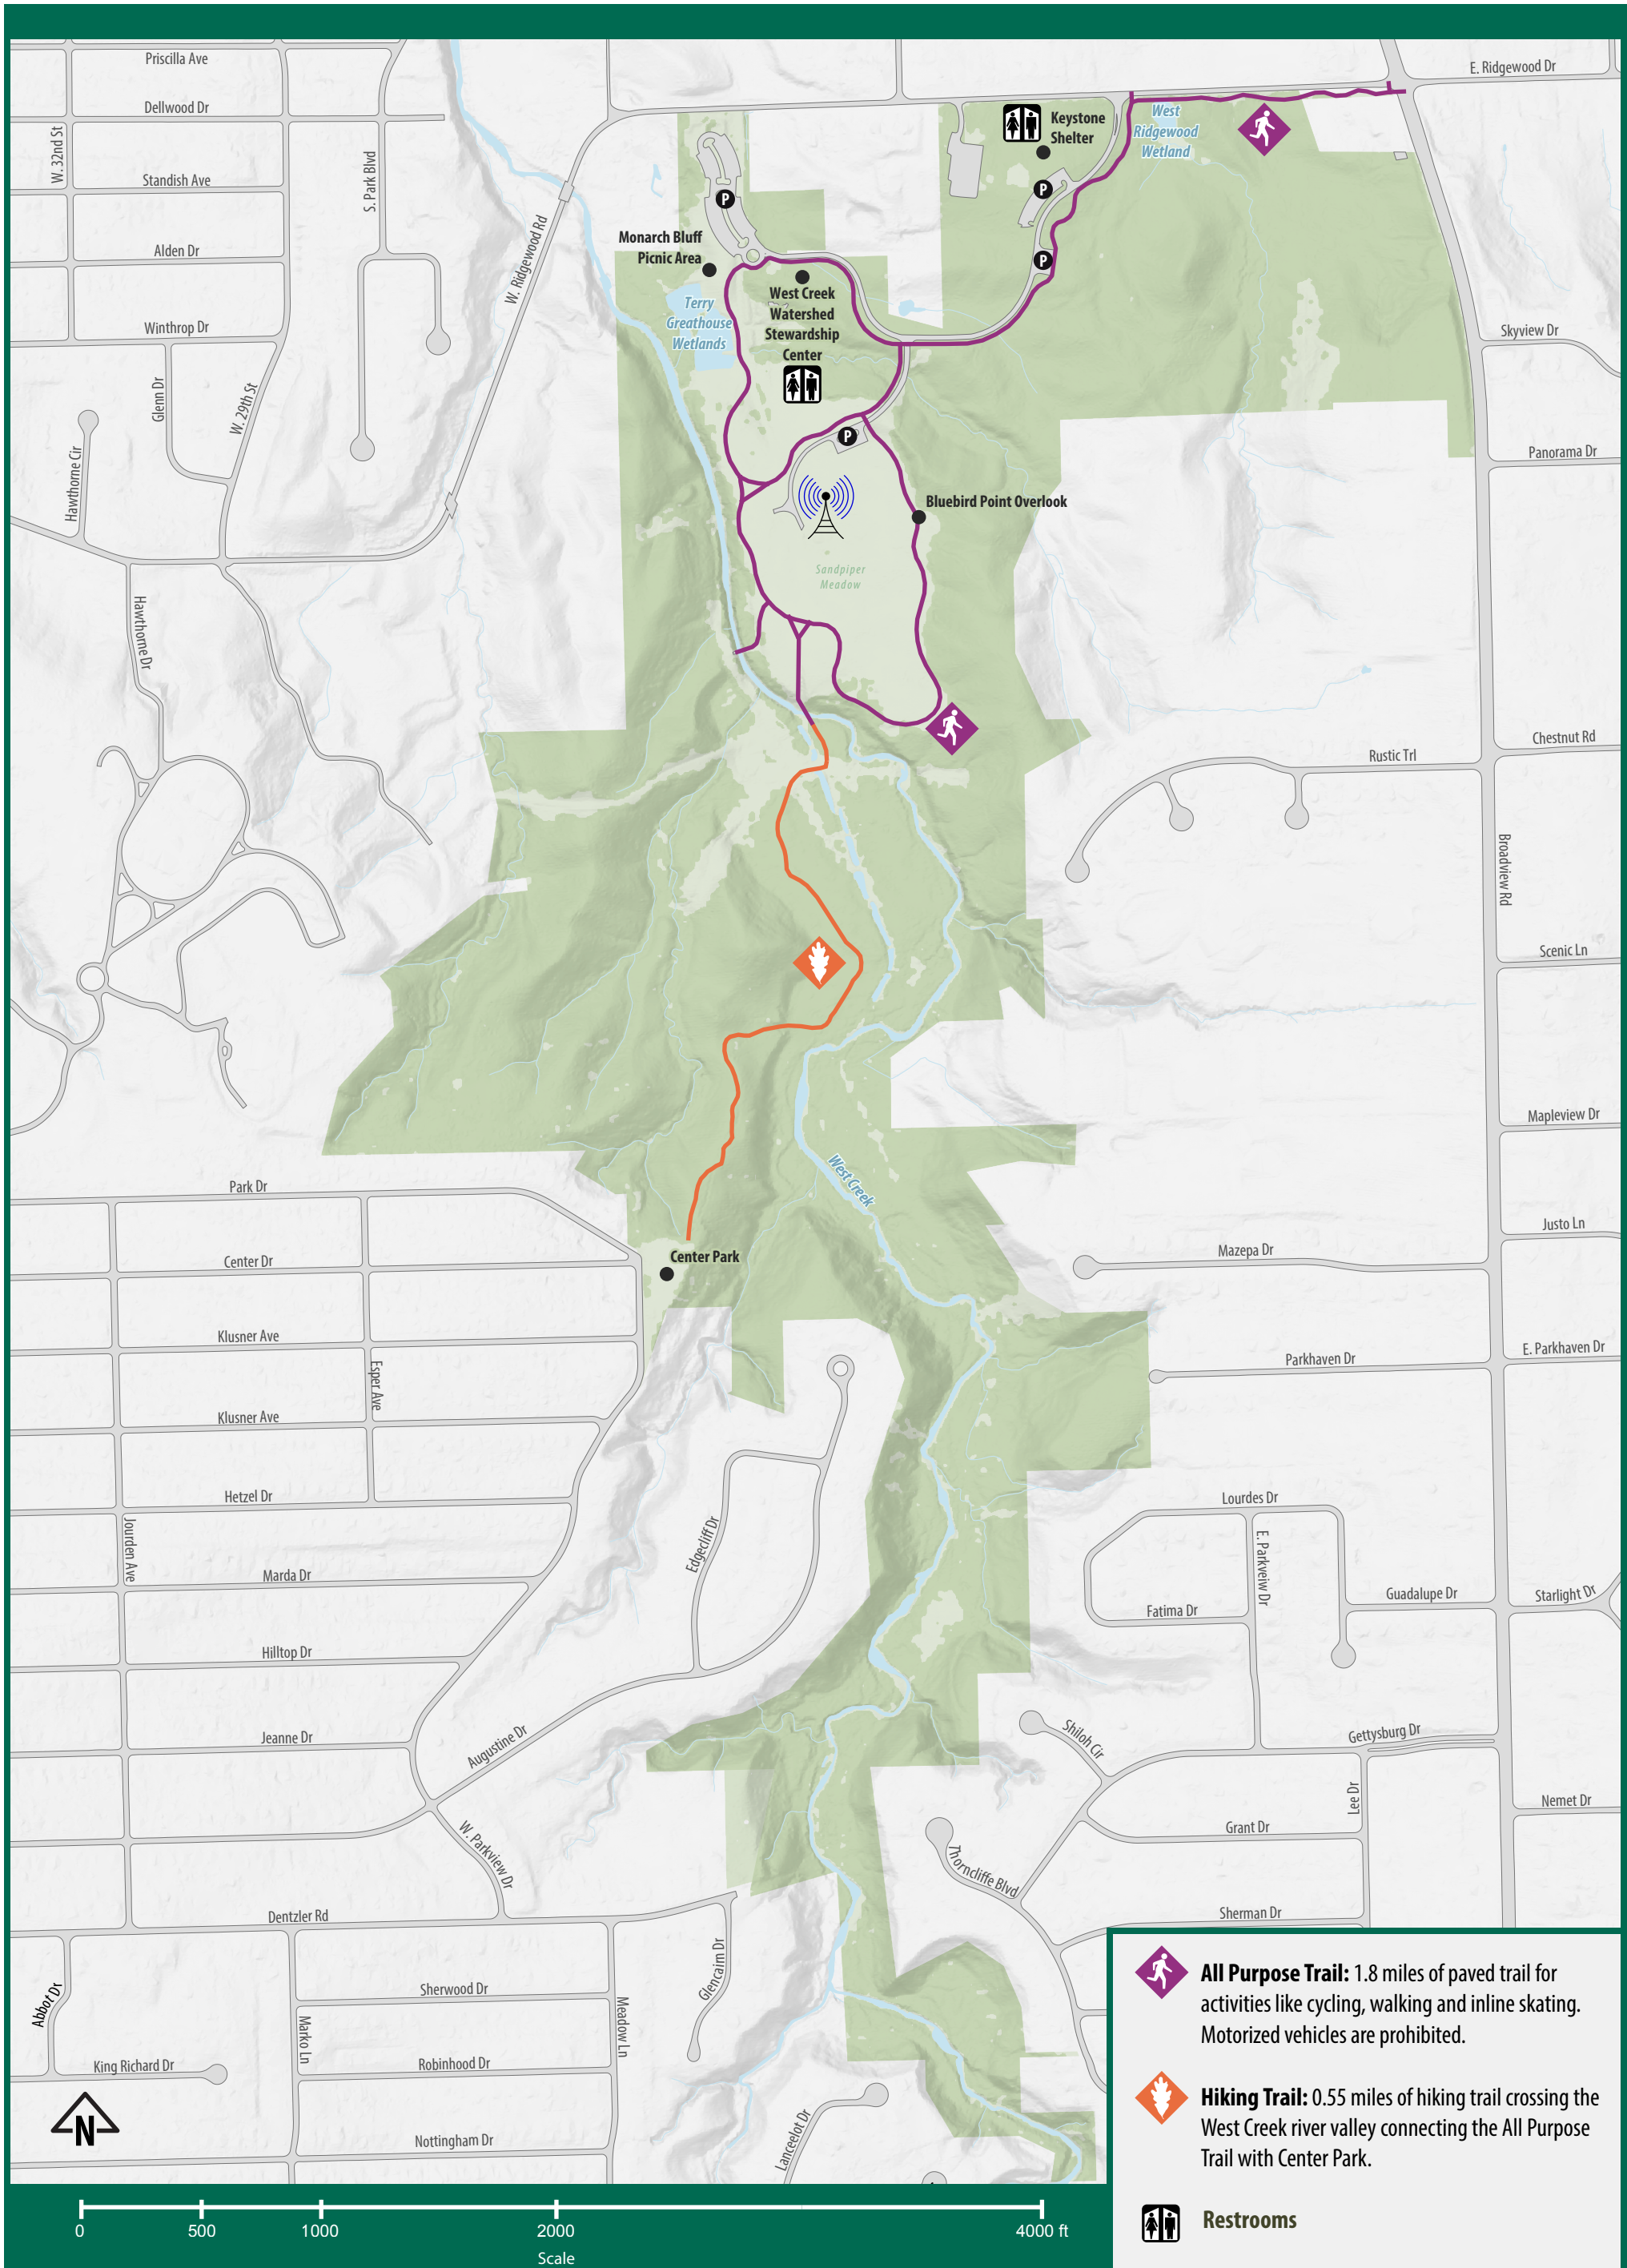

# West Creek Reservation

 **All Purpose Trail:** 1.8 miles of paved trail for activities like cycling, walking and inline skating. Motorized vehicles are prohibited.

 **Hiking Trail:** 0.55 miles of hiking trail crossing the West Creek river valley connecting the All Purpose Trail with Center Park.

 **Restrooms**